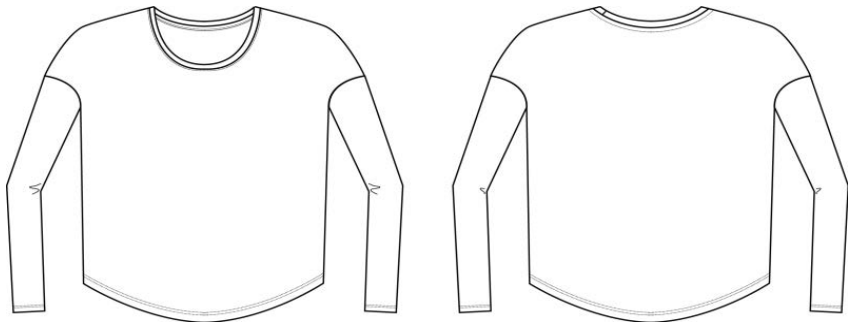

## MEASUREMENT SPECIFICATION REPORT

STYLE # 8852 - WOMEN'S FLOWY LONG SLEEVE TEE W/ 2X1 SLEEVES