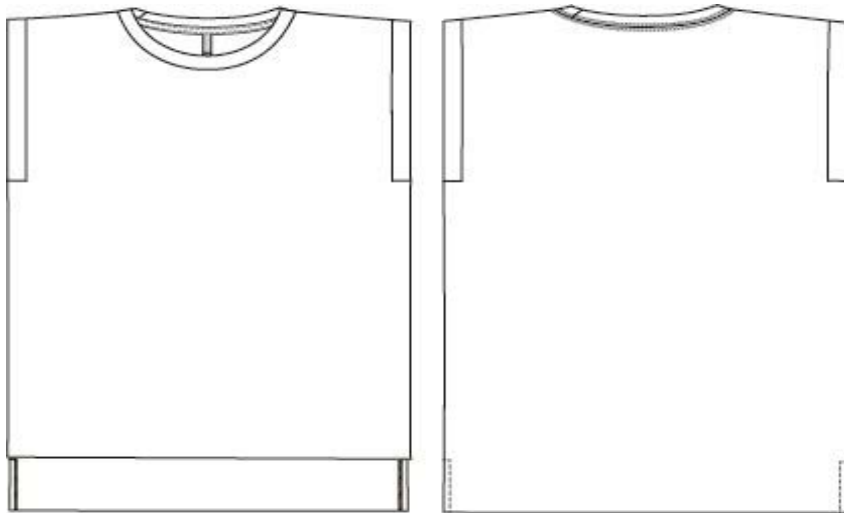

BELLA + CANVAS®

MEASUREMENT SPECIFICATION REPORT

STYLE # 8804 - WOMEN'S FLOWY MUSCLE TEE WITH ROLLED CUFF

FABRICATION

65% POLYESTER, 35% VISCOSE

Points of Measurement (inches)	S	M	L	XL	2XL
Body Width - 1" Below A.H.	20 1/2	22	24	26	28
Body Length From HPS (front)	22 3/4	23 1/2	24 1/4	24 7/8	25 5/8
Body Length From HPS (back)	26 1/4	27	27 3/4	28 3/8	29 1/8