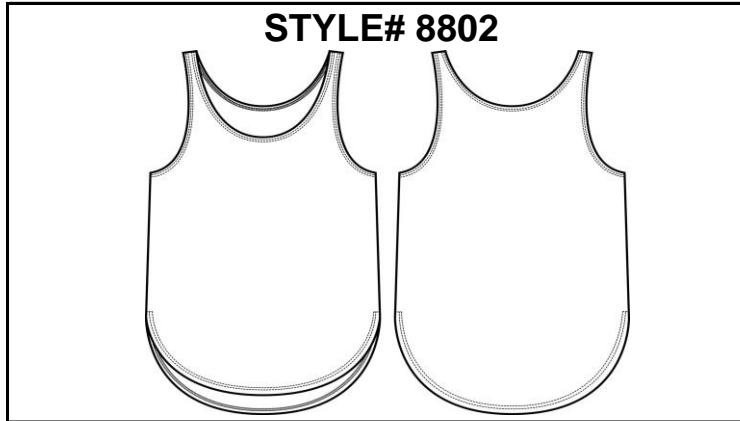

## Measurement Specification Report

Point of Measurement	S	M	L	XL	2XL
CF Length	17 1/4	17 3/4	18 1/4	18 7/8	19 1/2
CB Length	22	22 1/2	23	23 5/8	24 1/4
Body Width - 1" Below A.H.	18	19 1/2	21 1/2	23 1/2	25 1/2