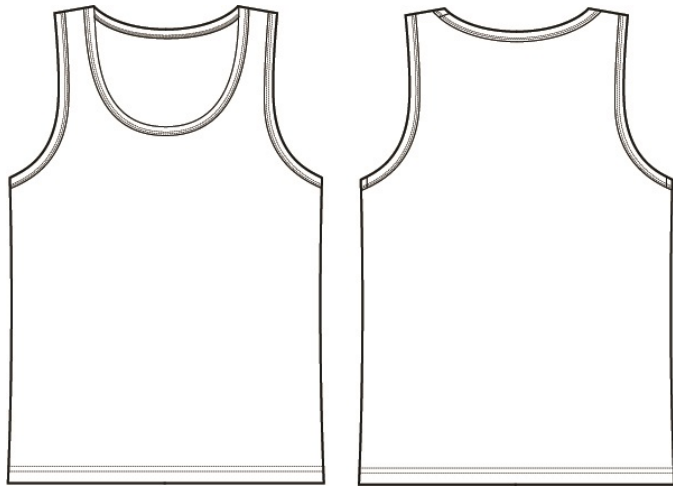

## MEASUREMENT SPECIFICATION REPORT

STYLE # 3480YCVC- YOUTH HEATHER CVC TANK