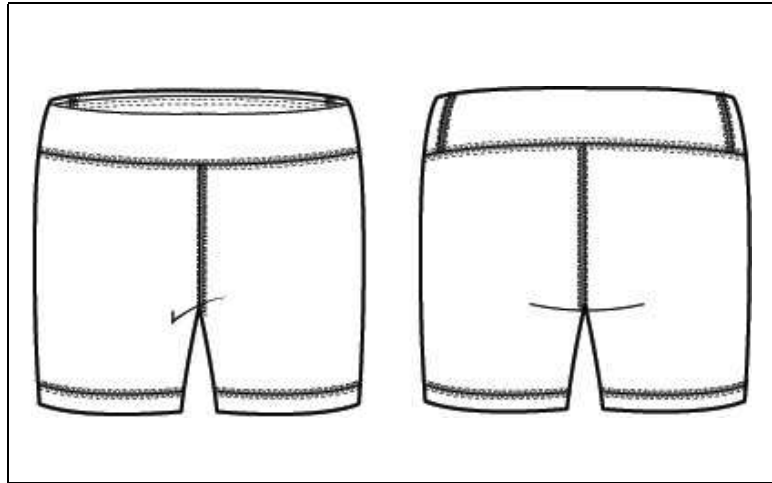

MEASUREMENT SPECIFICATION REPORT

STYLE # W6507 WOMEN'S FITTED SHORT

FABRICATION

88% NYLON, 12% SPANDEX

48% NYLON 40% POLY 12% SPANDEX ANTI MICROBAL AND WICKING

Point of Measurement (inches)

Waist Relaxed

Inseam

XS	S	M	L	XL	2XL	3XL
12 1/4	13 1/4	14 1/4	15 1/4	16 1/4	17 1/4	19 1/4
5	5	5 1/4	5 1/4	5 1/4	5 3/4	5 3/4

Disclaimer: Please note that the above sizing chart is subject to change. For more detailed information, please contact an ALO Customer Service Representative.