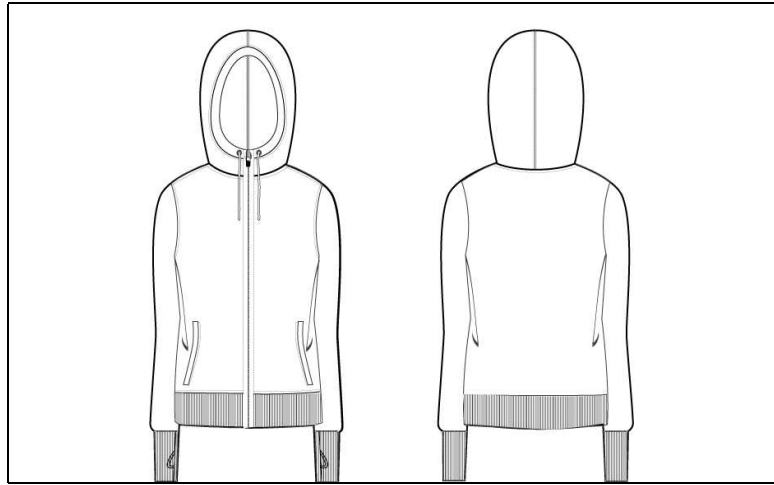

## MEASUREMENT SPECIFICATION REPORT

STYLE # W4010 ALO WOMEN'S PERFORMANCE FLEECE FULL ZIP HOODIE

FABRICATION

### Point of Measurement (inches)

Body Length From HPS

Chest

<b>S</b>	<b>M</b>	<b>L</b>	<b>XL</b>	<b>2XL</b>
26	26 1/2	27 1/8	27 3/4	28 3/8
18	18 3/4	19 3/4	20 3/4	21 3/4

Disclaimer: Please note that the above sizing chart is subject to change. For more detailed information, please contact an ALO Customer Service Representative.