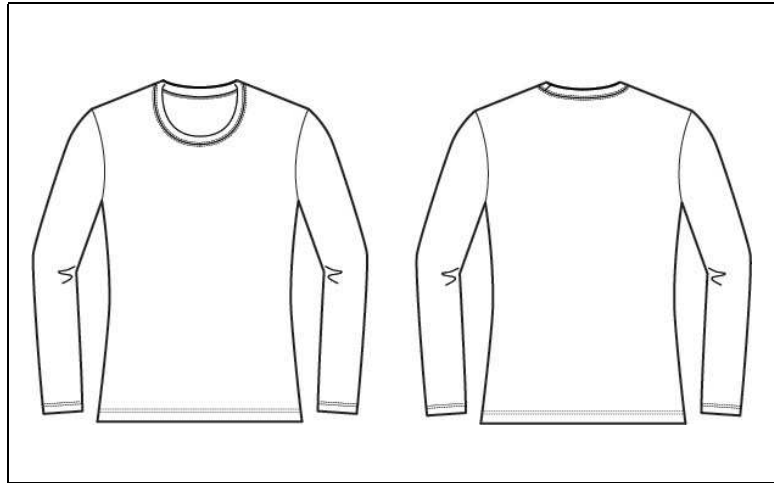

MEASUREMENT SPECIFICATION REPORT

STYLE # W3009 WOMEN'S PERFORMANCE LONG SLEEVE TEE

FABRICATION
100% POLYESTER INTERLOCK

Point of Measurement (inches)

Body Length From HPS

Body Width - 1" Below A.H.

XS	S	M	L	XL	2XL	3XL
25 1/4	25 3/4	26 7/8	28	29 1/8	30 1/4	30 3/4
17 3/4	19	20 1/4	22	23 3/4	25 1/2	27 1/2