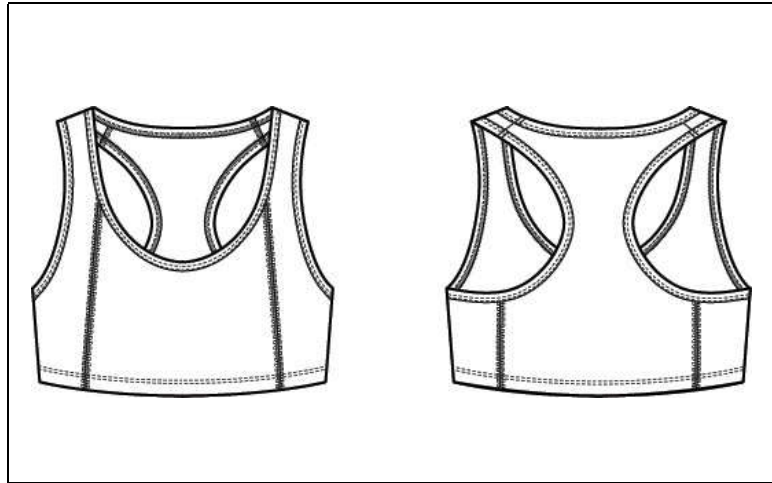

MEASUREMENT SPECIFICATION REPORT

STYLE # W2022 WOMEN'S SPORT'S BRA

FABRICATION
88% NYLON, 12% SPANDEX

Point of Measurement (inches)

Body Length From HPS

Body Width - 1" Below A.H.

XS	S	M	L	XL	2XL	3XL
11 3/4	12 1/4	12 7/8	13 5/8	14 3/8	15 1/4	16 1/8
12 5/8	13 5/8	14 5/8	16 1/8	17 5/8	19 1/8	21 1/8