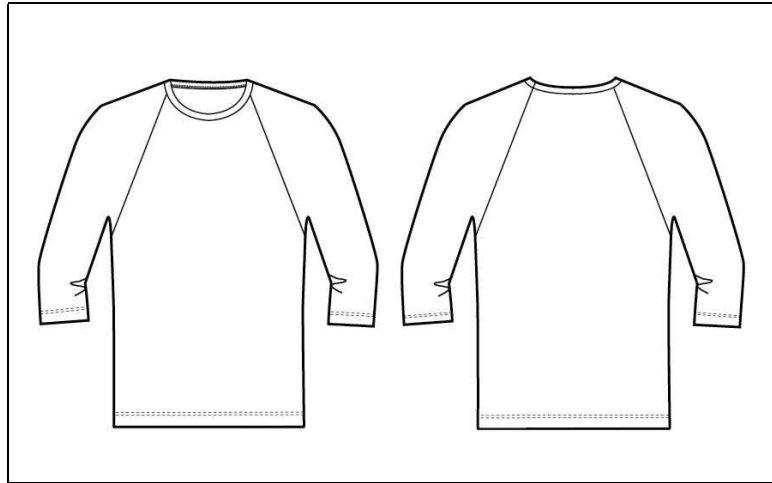

MEASUREMENT SPECIFICATION REPORT

STYLE # M3229 ALO MEN'S BASEBALL TEE

FABRICATION
100% POLYESTER INTERLOCK

Point of Measurement (inches)

Front Body Length from HPS

Bust @ 1" below armhole

XS	S	M	L	XL	2XL	3XL	4XL
26 1/2	27 1/2	28 1/2	29 1/2	30 1/2	31 1/2	32	32 1/2
18 1/2	20	21 1/2	23	24 1/2	26	28	