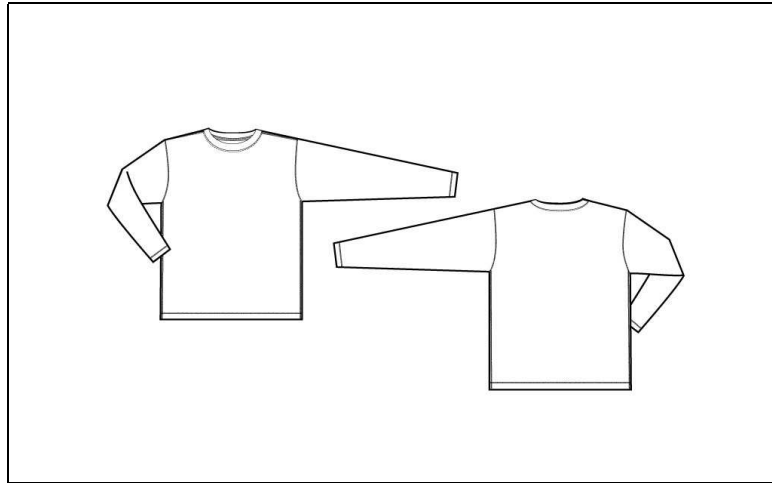

## MEASUREMENT SPECIFICATION REPORT

STYLE # M3102 ALO MEN'S PERFORMANCE TRIBLEND LONG SLEEVE TEE

### FABRICATION

50% POLYESTER, 38% COMBED AND RING-SPUN COTTON, 12% RAYON

### Point of Measurement (inches)

Body Length From HPS

Chest

<b>S</b>	<b>M</b>	<b>L</b>	<b>XL</b>	<b>2XL</b>
27	28	29	30	31
18 1/4	20 1/4	22 1/4	24 1/4	26 1/4

Disclaimer: Please note that the above sizing chart is subject to change. For more detailed information, please contact an ALO Customer Service Representative.