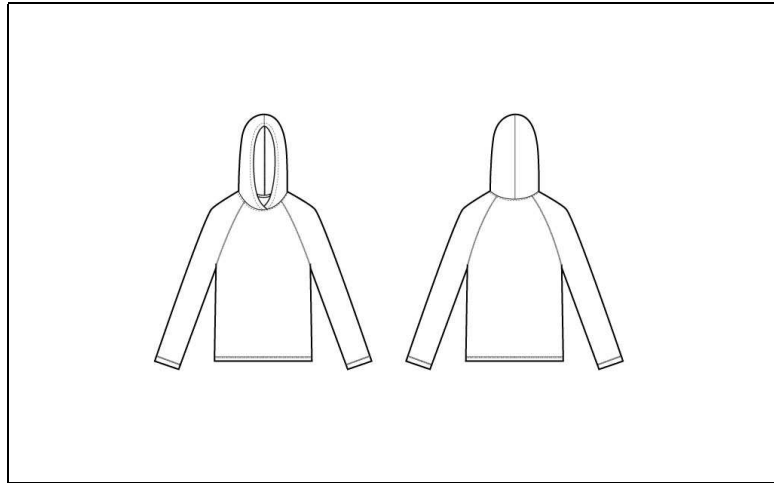

## MEASUREMENT SPECIFICATION REPORT

STYLE # M3101 ALO MEN'S PERFORMANCE TRIBLEND L/S HOODED PULLOVER

### FABRICATION

50% POLYESTER, 38% COMBED AND RING-SPUN COTTON, 12% RAYON