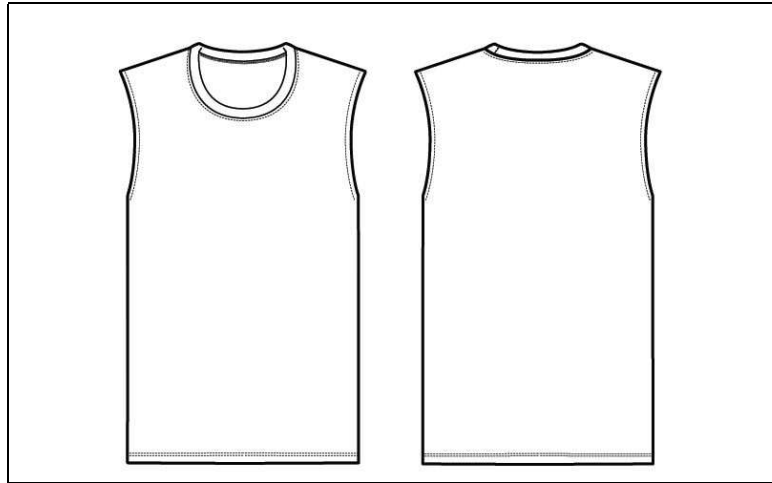

## MEASUREMENT SPECIFICATION REPORT

STYLE # M2079 ALO MEN'S PERFORMANCE SHOOTER TEE

FABRICATION  
100% POLYESTER INTERLOCK

### Point of Measurement (inches)

Front Body Length from HPS

Chest

<b>XS</b>	<b>S</b>	<b>M</b>	<b>L</b>	<b>XL</b>	<b>2XL</b>	<b>3XL</b>	<b>4XL</b>
26	27	28	29	30	31	31 1/2	32
18 1/2	20	21 1/2	23	24 1/2	26	28	30