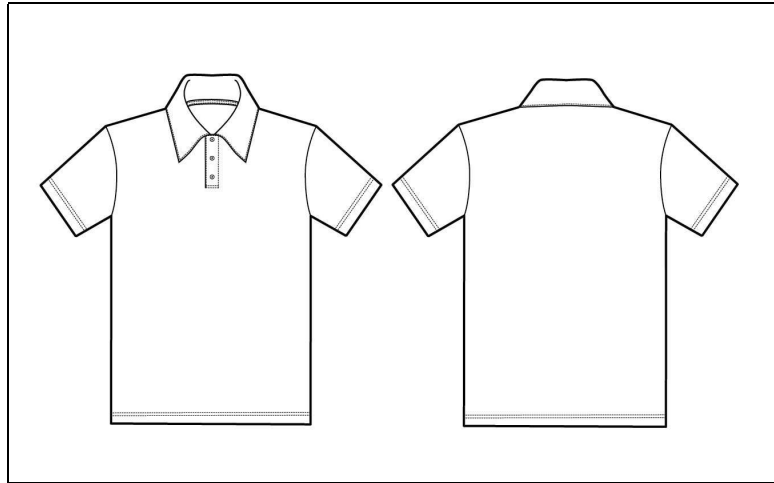

MEASUREMENT SPECIFICATION REPORT

STYLE # M1809 ALO MEN'S PERFORMANCE 3-BUTTON POLO

FABRICATION
100% POLYESTER INTERLOCK

Point of Measurement (inches)

Front Body Length from HPS

Chest

XS	S	M	L	XL	2XL	3XL	4XL
27	28	29	30	31	32	32 1/2	33
19	20 1/2	22	23 1/2	25	26 1/2	28 1/2	30 1/2