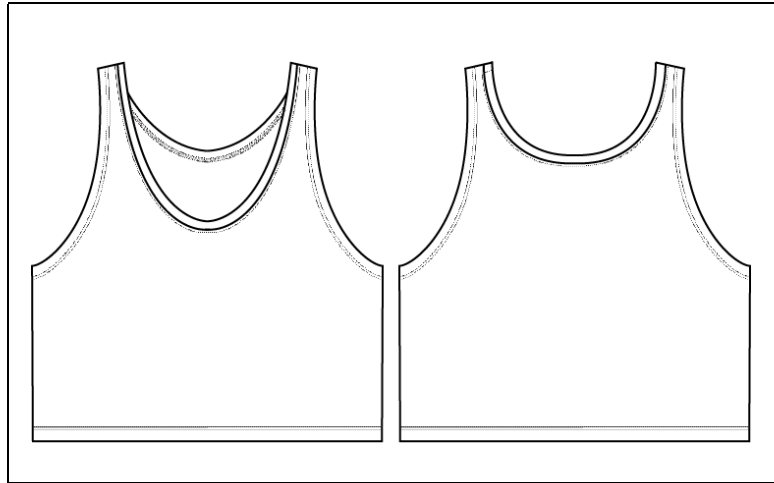

## MEASUREMENT SPECIFICATION REPORT

STYLE # 8880 WOMEN'S FLOWY BOXY TANK

### FABRICATION

65% Polyester, 35% Viscose

70% Rayon, 30% Polyester

52% Polyester, 48% Viscose

### Point of Measurement (inches)

Chest

Body Length From HPS

<b>S</b>	<b>M</b>	<b>L/XL</b>
19 1/4	20 1/4	21 1/2
20 1/4	20 7/8	21 5/8

Disclaimer: Please note that the above sizing chart is subject to change. For more detailed information, please contact a Bella + Canvas Customer Service Representative.