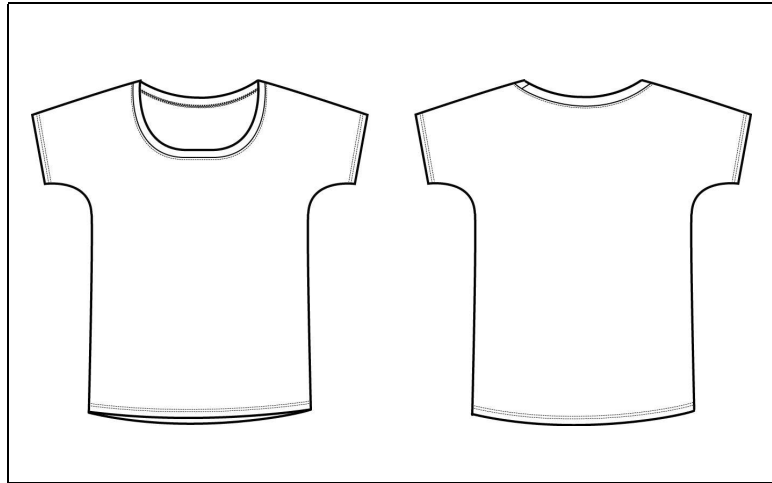

**MEASUREMENT SPECIFICATION REPORT**

STYLE # 8816 WOMEN'S SLOUCHY TEE

**FABRICATION**

65% Polyester, 35% Viscose  
50% Polyester, 25% Combed and Ring-Spun Cotton, 25% Rayon  
91% Polyester, 9% Combed and Ring-Spun Cotton  
52% Polyester, 48% Viscose

**Point of Measurement (inches)**

Body Length From HPS

Chest

<b>S</b>	<b>M</b>	<b>L</b>	<b>XL</b>	<b>2XL</b>
25 1/4	25 3/4	26 3/8	27	27 5/8
20	21 1/2	23 1/2	25 1/2	27 1/2

Disclaimer: Please note that the above sizing chart is subject to change. For more detailed information, please contact a Bella + Canvas Customer Service Representative.