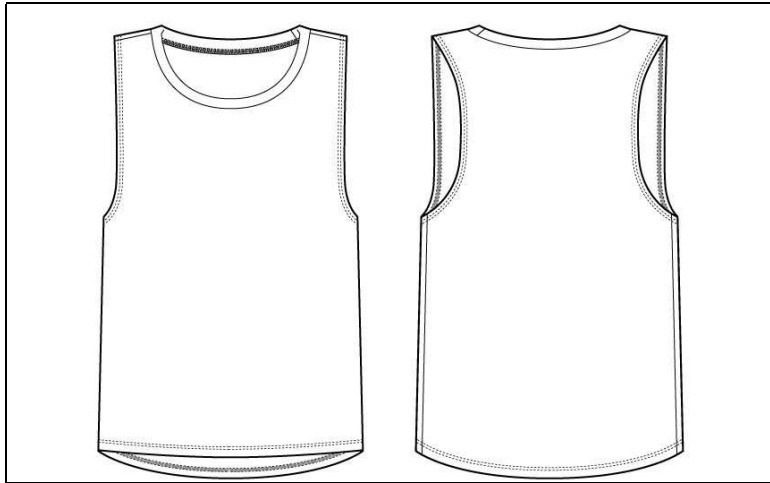

## MEASUREMENT SPECIFICATION REPORT

STYLE # 8803 WOMEN'S FLOWY SCOOP MUSCLE TANK

### FABRICATION

65% Polyester, 35% Viscose

91% Polyester, 9% Combed and Ring-Spun Cotton

52% Polyester, 48% Viscose

### Point of Measurement (inches)

Center Front Length

Body Width - 1" Below A.H.

<b>S</b>	<b>M</b>	<b>L</b>	<b>XL</b>	<b>2XL</b>
20 1/4	20 5/8	21 1/8	21 5/8	22 1/8
16	16 3/4	17 3/4	18 3/4	19 3/4

Disclaimer: Please note that the above sizing chart is subject to change. For more detailed information, please contact a Bella + Canvas Customer Service Representative.