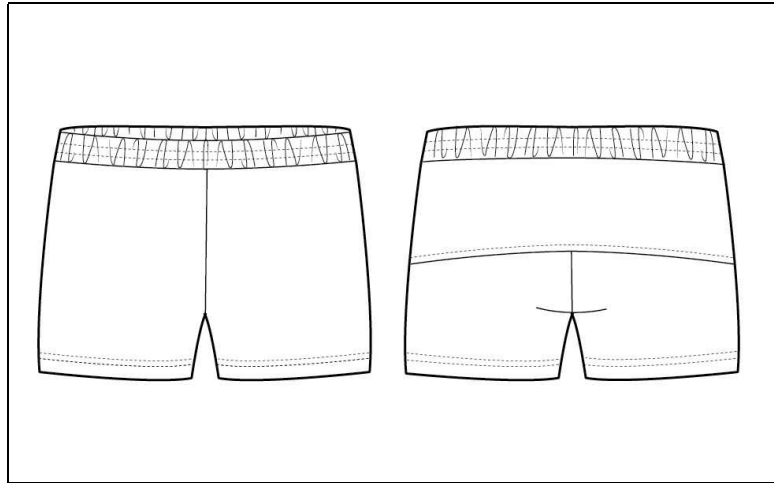

## MEASUREMENT SPECIFICATION REPORT

STYLE # W6700 ALO WOMEN'S PERFORMANCE SHORT

FABRICATION  
100% POLYESTER INTERLOCK

### Point of Measurement (inches)

Waist Relaxed

Inseam

<b>XS</b>	<b>S</b>	<b>M</b>	<b>L</b>	<b>XL</b>	<b>2XL</b>	<b>3XL</b>
12 1/4	13 1/4	14 1/4	15 3/4	17 1/4	19 1/4	21 1/4
4 1/4	4 1/4	4 1/2	4 1/2	4 1/2	5	5