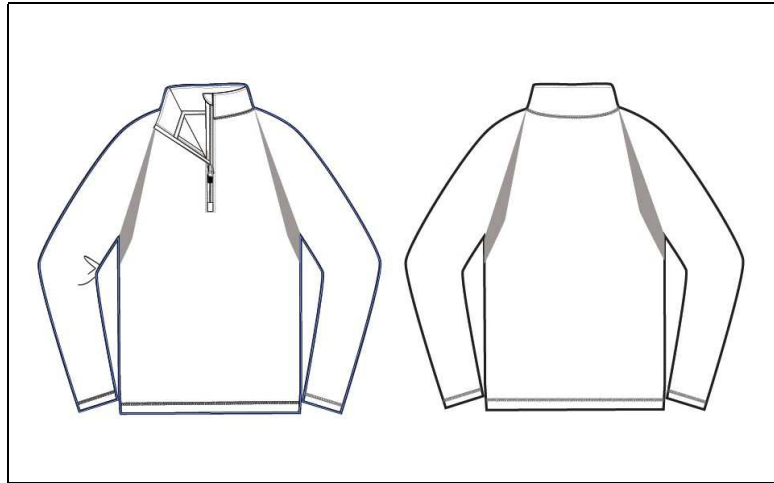

MEASUREMENT SPECIFICATION REPORT

STYLE # M3026 ALO MEN'S 1/4 ZIP LIGHTWEIGHT PULLOVER W/ INSETS

FABRICATION
100% POLYESTER INTERLOCK

Point of Measurement (inches)

Body Length From HPS

Chest

XS	S	M	L	XL	2XL	3XL	4XL
27	28	29	30	31	32	32 1/2	
19 1/2	21	22 1/2	24	25 1/2	27	29	31