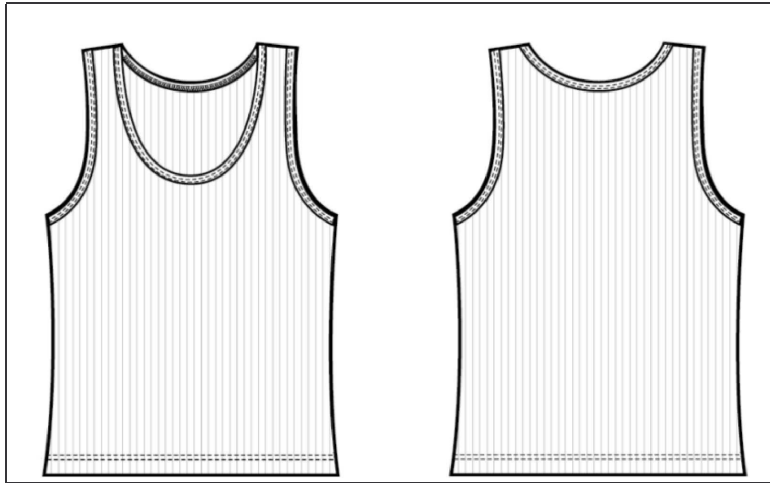

MEASUREMENT SPECIFICATION REPORT

STYLE # 9400 2X1 RIB TANK TOP

FABRICATION
100% Combed and Ring-Spun Cotton

Point of Measurement (inches)

	6/8	10/12	14/16
Chest	10	10 1/2	11
Body Length From HPS	20 1/2	21 1/2	22 1/2