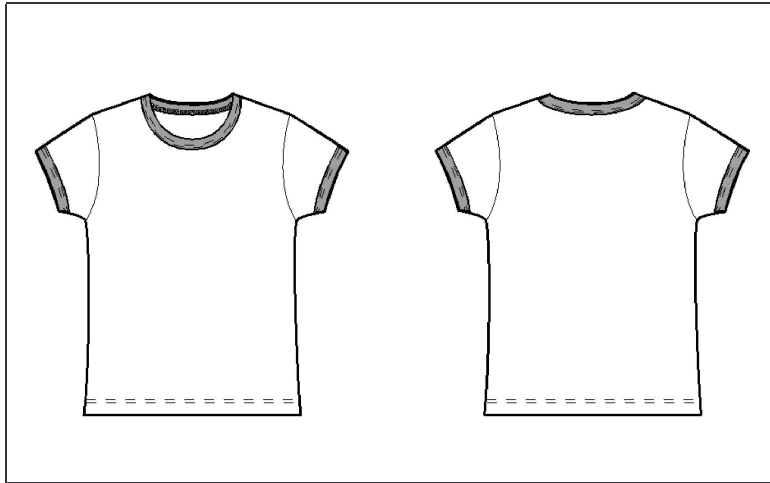

MEASUREMENT SPECIFICATION REPORT

STYLE # 9040 GIRL'S BABY RIB SHORT SLEEVE RINGER TEE

FABRICATION
100% Combed and Ring-Spun Cotton

Point of Measurement (inches)

Chest

Body Length From HPS

6/8	10/12	14/16
12 1/2	13 1/2	14 1/2
18 1/2	19 1/2	20 1/2

Disclaimer: Please note that the above sizing chart is subject to change. For more detailed information, please contact a Bella + Canvas Customer Service Representative.