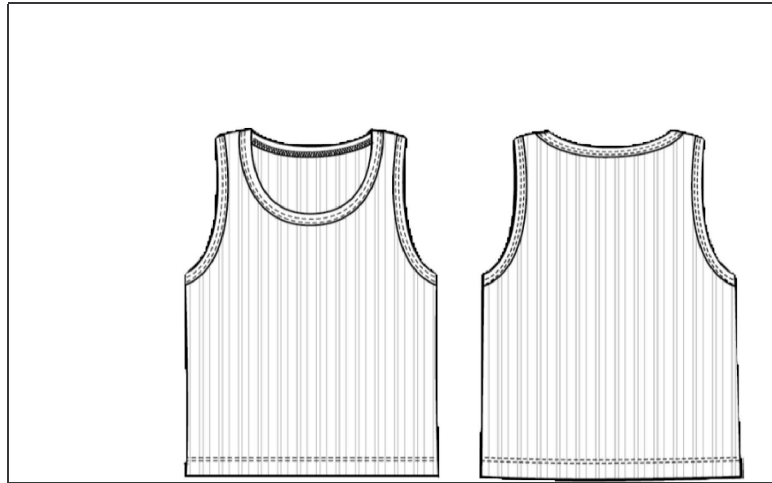

MEASUREMENT SPECIFICATION REPORT

STYLE # 0140 BABY 2X1 RIB TANK

FABRICATION
100% Combed and Ring-Spun Cotton

Point of Measurement (inches)

Body Width
Body Length From HPS

3-6	6-12	12-18	18-24
7 1/4	7 3/4	8 1/4	8 3/4
11 1/2	12 1/8	12 3/4	13 3/8